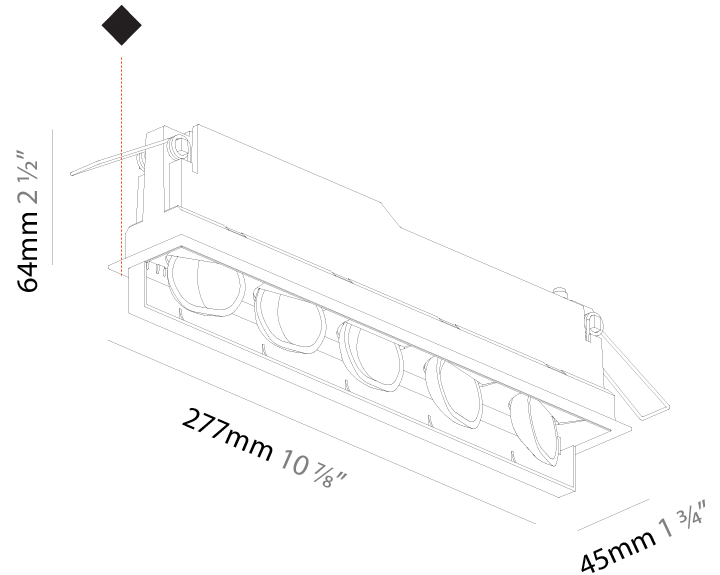

GENERAL

Series: Magiq Wallwash
Brand: Prolicht
Division: Architectural
Mounting Type: Recessed
Mounting Location: Ceiling
Subcategory: Wallwash

PHYSICAL

Shape: Rectangle
Length (mm): 277
Length (in): 10 ⁷/₈
Width (mm): 45
Width (in): 1 ³/₄
Height (mm): 64
Height (in): 2 ¹/₂
Min. Recessing Depth (mm): 100
Min. Recessing Depth (in): 3 ¹⁵/₁₆
Light Distribution: Asymmetric
Fixture Finish: SSR / BKV / CWI / CRY / HAB / UFT / ITA / RUA / FTG / MYG / LOD / PUS / FRO / FUP / KIA / POP / BLS / SPG / MEY / GOH / GUM / CHC / COM / ABZ / JAG / OBR / MOS / ROR
Holder Finish: WHI / BLK
Fixture Material: Aluminum Die Cast
Cut-out Measurements: 270mm / 10 5/8" x 38mm / 1 1/2"

ELECTRICAL

Lamp Type: LED (Zhaga Standard)
Input Wattage (W): 31.4
Total Output Wattage (W): 25.9
Dimming: Tri-Mode (Non-Dimming and Phase Dimming (120Vac only) and 0-10V Dimming)
Driver Included: No
Driver Location: Remote
Driver Type: Constant Current - Universal
Driver Class: Class 1
Input Voltage (V): 120 - 277
Constant Current (MA): 500

LED

Number of LEDs: 5
Color Temperature (°K): 2700 / 3000 / 3500 / 4000
Max. Delivered Lumen (lm): 2145 / 2339 / 2145 / 2443
Nominal Lumen (lm): 2375 / 2590 / 2375 / 2705
CRI: >90 CRI
Efficiency (%): 82.3
Lamp Life (hrs): 50000

OPTICAL

RATINGS AND CERTIFICATIONS

Certified By: CSA Certified to UL and CSA Standards
IP rating: IP20

100mm
3 ¹⁵/₁₆"

5 - 30 mm
³/₁₆" - 1 ³/₁₆"

270mm x 38mm
10 ³/₈" x 1 ¹/₂"